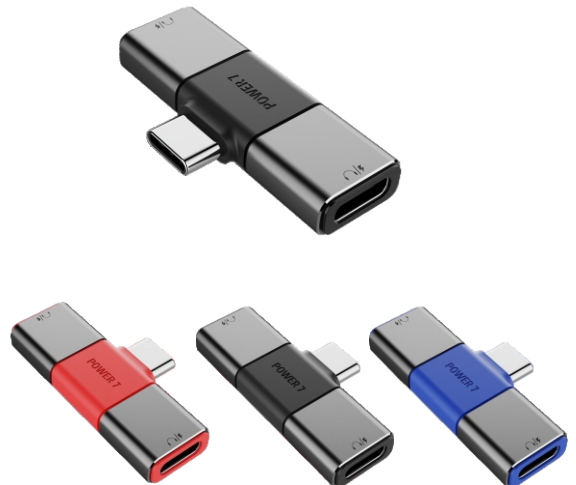

Enjoy Music and Charging Simultaneously