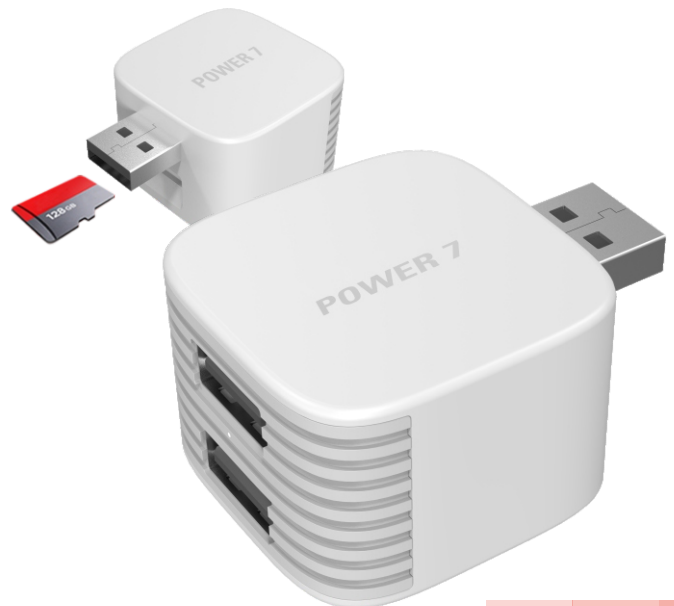

Available mobile APP for iOS/Android,
supporting Data management and phone autobackup

SMARTPHONE STORAGE

SMARTCUBE

BACKUP & CHARGING
YOUR SMARTPHONE SIMULTANEOUSLY

- USB2.0A Plug: 5V/2.1A, Connect To Power Adapter
- USB2.0 Port (Red core): 5V/1.5A, Data Exchange and Discharging Port , Connect To Smartphone
- USB2.0 Port (Black core): 5V/1A Only Data Exchange, Support External storage
- Micro SD Slot: Supports SD/SDHC/SDXC/USH-I memory card up to 2TB
- 1 LEDs for Power Status and Data Exchange
- Housing: Plastic
- Size(mm): 48*35.5*24

Available mobile APP for iOS/Android,
supporting Data management and phone autobackup

SMARTPHONE STORAGE

iCUBE DUAL

BACKUP & CHARGING
YOUR SMARTPHONE SIMULTANEOUSLY

- USB2.0A Plug: 5V/2.1A, Connect To Power Adapter
- USB2.0 Port (Red core): 5V/1.5A, Data Exchange and Discharging Port , Connect To Smartphone
- USB2.0 Port (Black core): 5V/1A Only Data Exchange, Support External storage
- Micro SD Slot: Supports SD/SDHC/SDXC/USH-I memory card up to 2TB
- 1 LEDs for Power Status and Data Exchange
- Housing: Plastic
- Size(mm): 48*35.5*24

Available mobile APP for iOS/Android,
supporting Data management and phone autobackup

SMARTPHONE STORAGE

U-ADAPTER A/B

BACKUP & CHARGING YOUR SMARTPHONE SIMULTANEOUSLY

- USB2.0 Micro B Receptacle (A only): 5V/2A Connect To Power Adapter
- USB2.0 Integrated Cable (B only): 5V/2A Connect To Power Adapter
- USB2.0 A Port (Red core): 5V/0.5A Data exchange and Discharging Port, Only for smart phone or pad
- USB2.0 A Port (Black core): 5V/1A, Only Data Exchange, Support External storage
- SD slot: Supports SD/SDHC/SDXC/USH-I memory card up to 2TB
- 1 LEDs for Power Status and Data Exchange
- Housing: Plastic/Aluminum
- Size(mm): 67*34*12.57 (U-ADAPTER B)
81.4*34*28 (U-ADAPTER A)