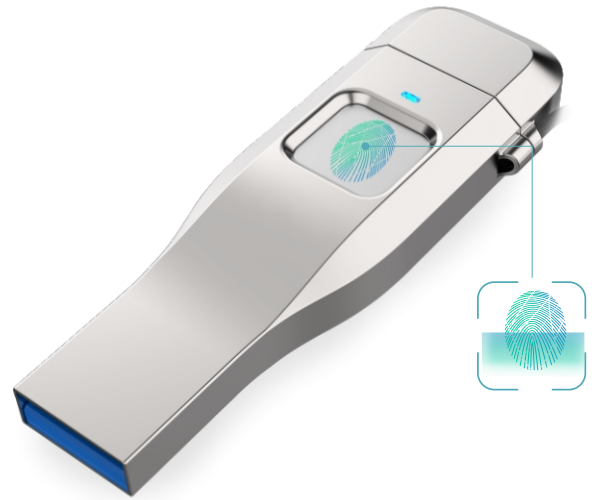

Available mobile APP for iOS/Android,
supporting Data management and phone autobackup

SSD ENCLOSURES FINGERPRINT P-SSD

BACKUP AND SHARE
YOUR DATA SIMPLY IN A HIGHER SPEED

- USB-C Receptacle: Support USB 3.1 Gen 2, data transmission rate Up to 10Gbps
- Support M.2 and SATA interface SSD
- Power and R/W active LED
- Housing: Aluminum/Plastic
- Size(mm): 90*53*9

The functions of the host's USB C port will determine the related functions of this product.

USB Flash Drive FINGERPRINT U-DISK

SAFETY LET
YOU CONTROL IN ONE HAND

- USB-C Plug: Connect to Smartphone, support to USB 2.0
- USB-A Plug: Connect to host, support up to USB 3.1 Gen1;
- Touch ID: After users input their fingerprints and encryption, they need to input the correct fingerprint to recognise the disk.
- Housing: Zinc alloy
- Size(mm): 60.5*18.2*8.8